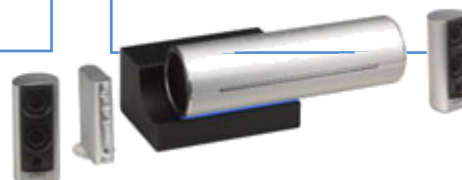

SONY SRS-DZ10

4901780952793

37W RMS
subwoofer: 25 watts
satellite: 66 watts x 2
Frequency Response 35Hz~20KHz
80dB Signal-to-Noise ratio
Volume Control, Bass
Headphone & Line in Jacks for MP3 or other audio devices
Wired Remote Control
Cylindrical aluminum cabinets, blue glowing light integrated

Price: €158