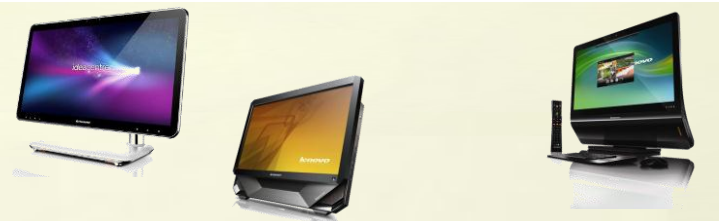

lenovo

Retail file

57121424 Lenovo AIO C300

Intel Atom 330,ATI Radeon 4530 512 MB,20" HD (1600 x 900),320 GB HDD,2 GB RAM,Slot-in DVD RW,WI-FI, Wired Keyboard Mouse,6 x USB 2.0,6-in-1 card reader, FireWire Port, Windows 7Home Premium 64 bit, 1 Year Warranty **PRICE:** 531 EUR

57121407 Lenovo AIO A300

Intel T4400 2.2GHZ/1MB, Graphics Media Accelerator 4500M HD, 21.5" FHD LED Screen,320 GB HDD,4 GB RAM, Slot-in DVD RW,WI-FI, Wireless KB/Mouse,4 x USB 2.0, 8-in-1 card reader, 0.3 Megapixel webcam, Bluetooth, WiFi 802.11b/g and HDMI, Windows 7Home Premium 64 bit,1 Year Warranty **PRICE:** 748 EUR